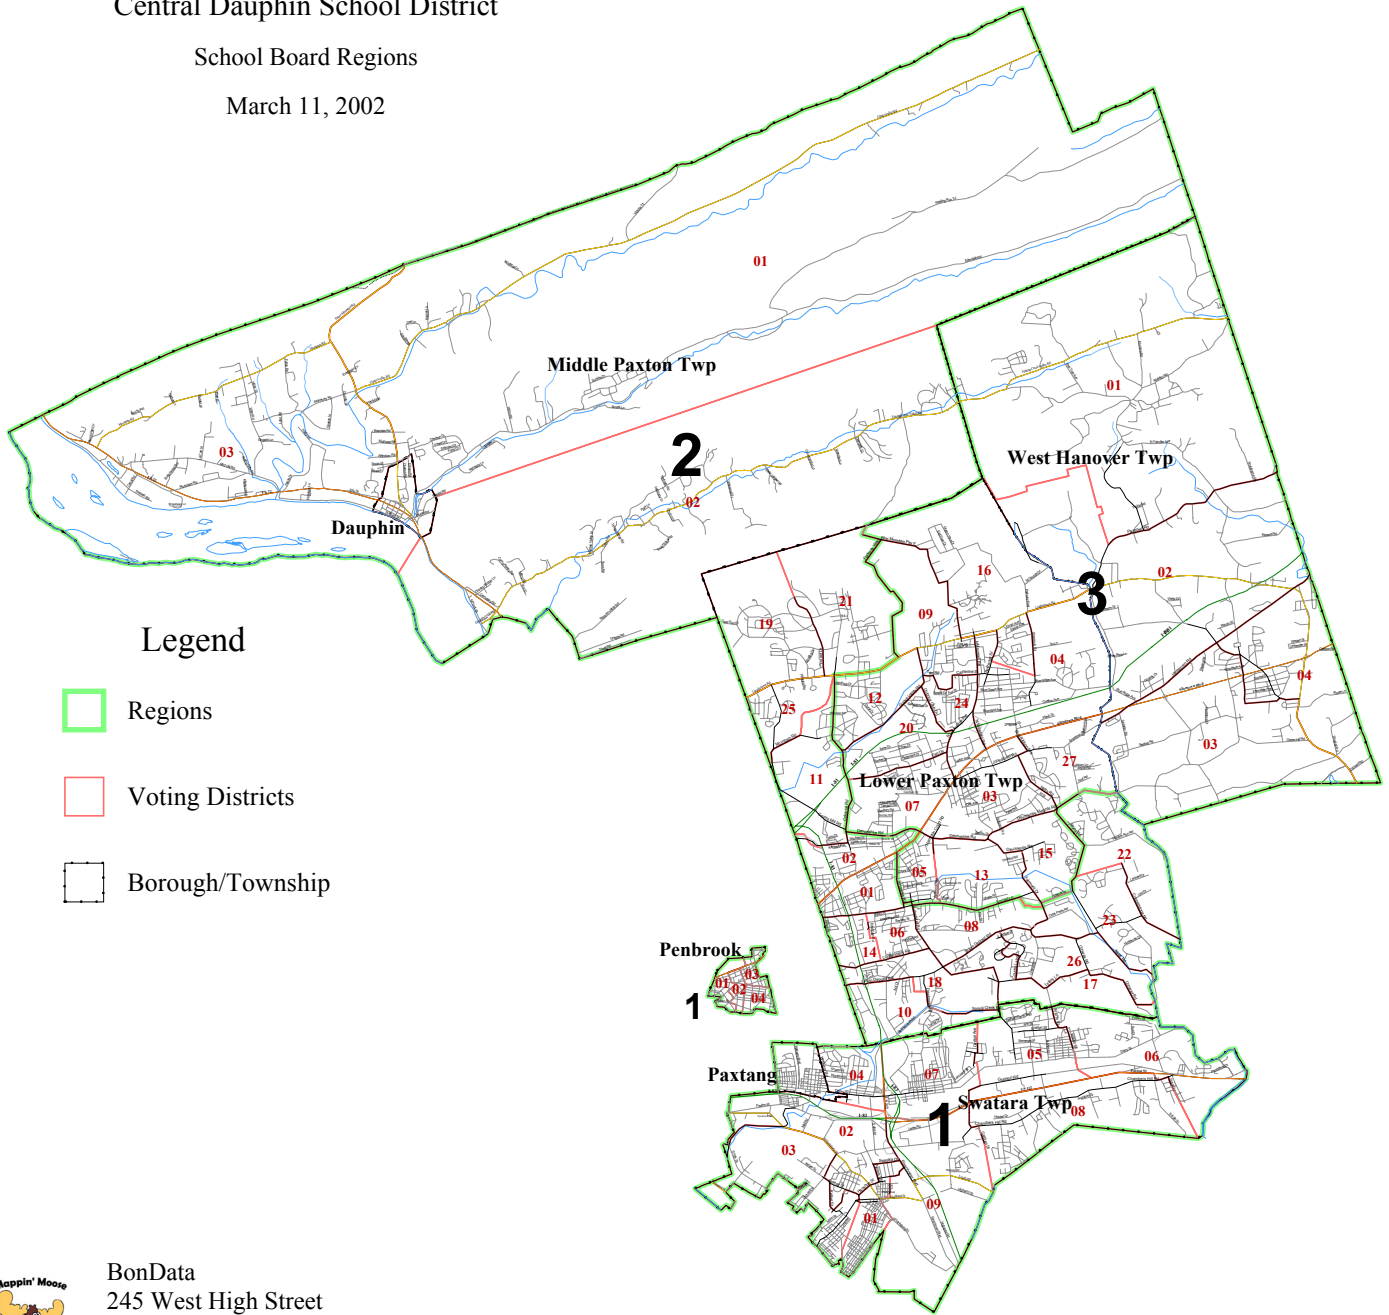

Central Dauphin School District

School Board Regions

March 11, 2002

Legend

-  Regions
-  Voting Districts
-  Borough/Township

BonData
245 West High Street
Hummelstown, PA 17036
(717)566-5550